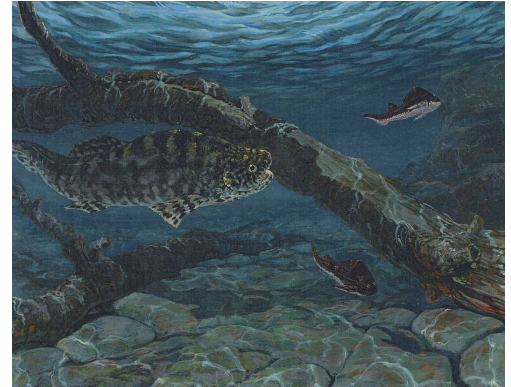

Coccosteus and *Pteryichthys*
9"x12" Oil and Acrylic on Board