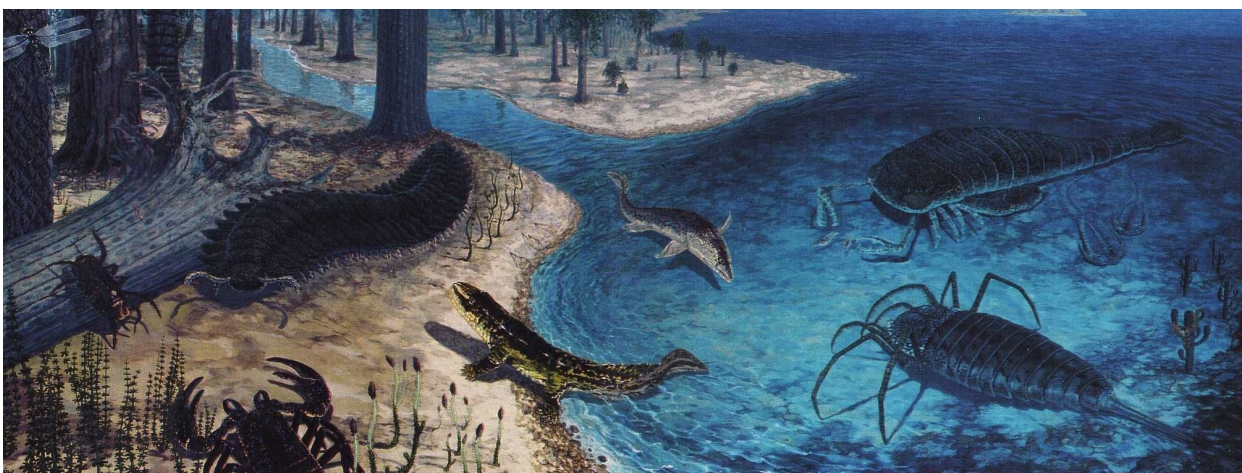

Invasion of the Land Diorama Oil on Panel 24" x 48" 2001
Mesa Southwest Museum