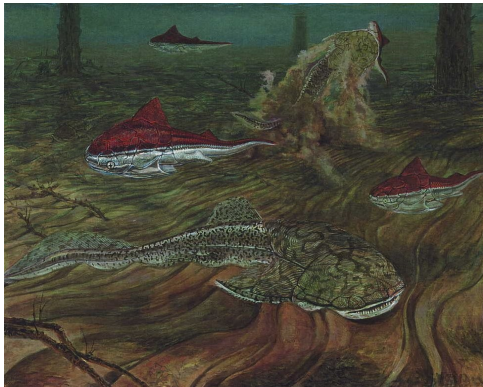

Phlebolepis
9" x 12" Pastel and Acrylic on Board
AMNH Hall of Vertebrate Origins

Gemuendina *
9"x12" Pastel and Acrylic on Board

Eastmanosteus *
9"x12" Pastel and Egg Tempera on Board

Dunkleosteus and *Cladoselache*
8"x10" Oil on Board