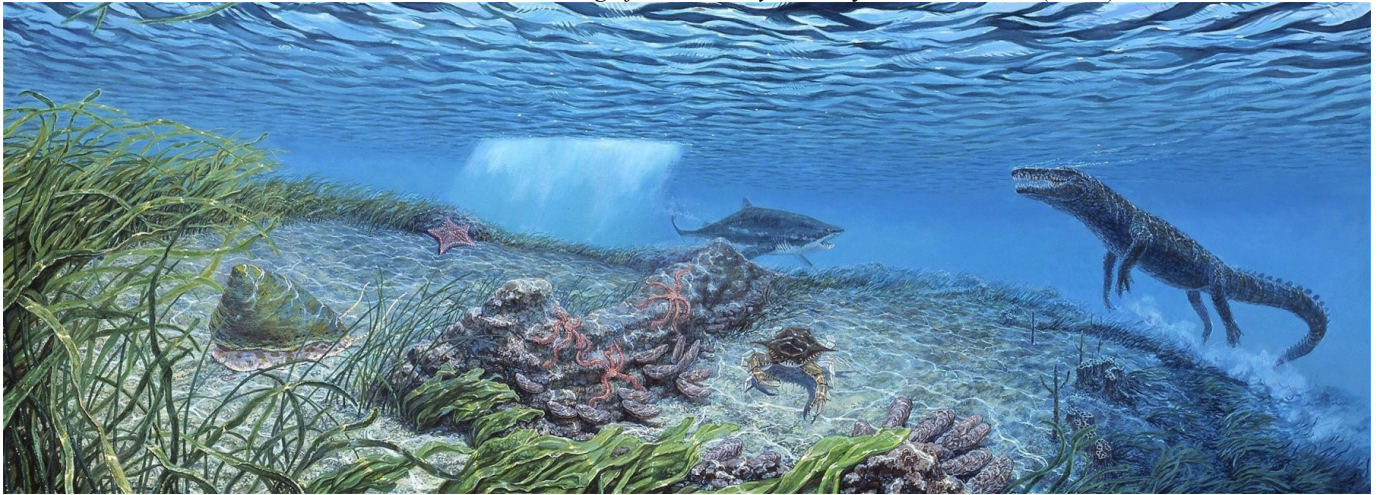

* *Discovering Fossil Fishes* by John Maisey/Hall of Vertebrate Origins AMNH

Deinosuchus 12 ½" x 16" Oil on Board
King of the Crocodylians by D. Schwimmer (cover)

Eocene Nearshore Environment 24" x 44" Oil on Canvas 2004
Florida Museum of Natural History, Hall of Florida Fossils