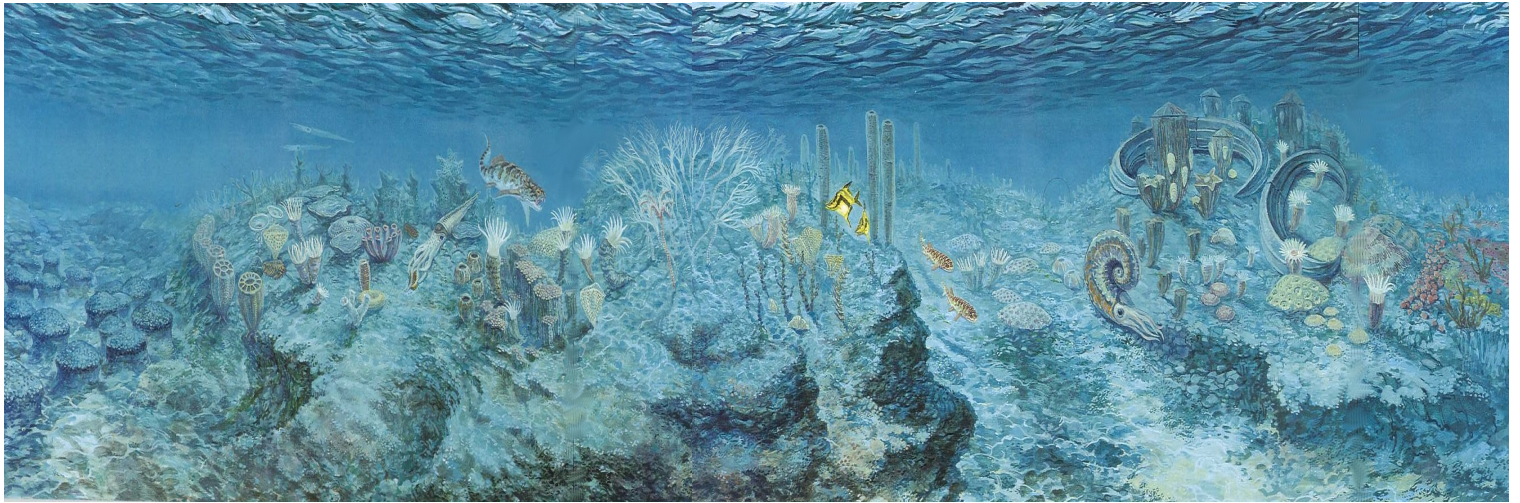

Discosauriscus and xenacanth shark
9"x12" Oil on Board

Diplovertebron
8" x 10" Oil on Board

Elpistostege *

15" x 19" Acrylic on Board

Basilosaurus

Ft. Myers Museum of History

C. Megalodon

Ft. Myers Museum of History

* *Discovering Fossil Fishes* by John Maisey/Hall of Vertebrate Origins AMNH

Deinosuchus 12 ½" x 16" Oil on Board
King of the Crocodylians by D. Schwimmer (cover)

Eocene Nearshore Environment 24" x 44" Oil on Canvas 2004
Florida Museum of Natural History, Hall of Florida Fossils