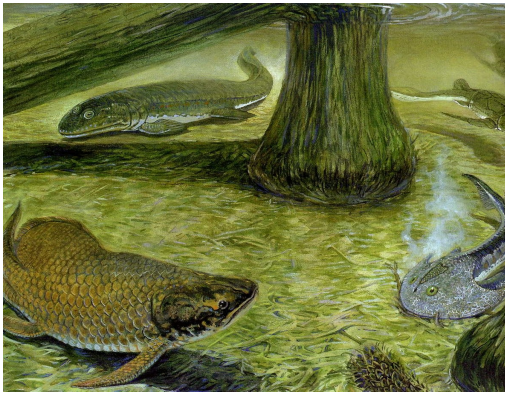

Elpistostege *

15" x 19" Acrylic on Board