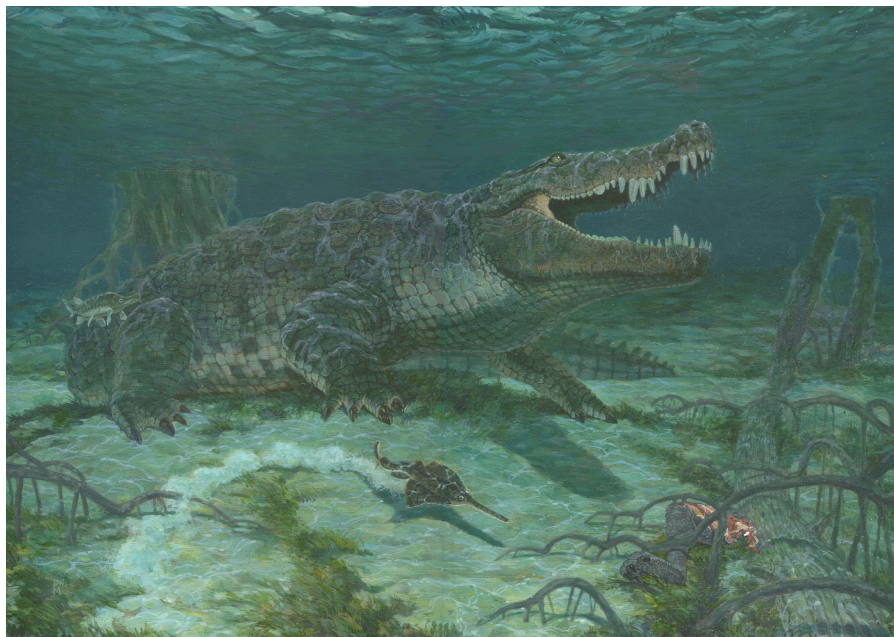

Discosauriscus and xenacanth shark
9"x12" Oil on Board

Diplovertebron
8" x 10" Oil on Board

Elpistostege *

15" x 19" Acrylic on Board

Basilosaurus

Ft. Myers Museum of History

C. Megalodon

Ft. Myers Museum of History

* *Discovering Fossil Fishes* by John Maisey/Hall of Vertebrate Origins AMNH

Deinosuchus 12 ½" x 16" Oil on Board
King of the Crocodylians by D. Schwimmer (cover)

Eocene Nearshore Environment 24" x 44" Oil on Canvas 2004
Florida Museum of Natural History, Hall of Florida Fossils