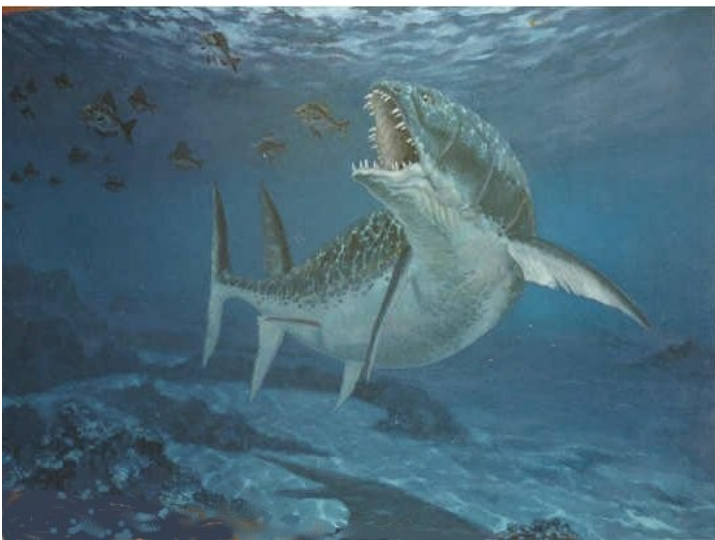

Phareodus *
9"x12" Acrylic on Board

Anaethalion vidali
9" x12" Oil on Board

Lepisosteus atrox
12"x16" Oil on Board
National Park Service Kemmerer, WY

*Xiphactinus**
Pastel on Board 14"x18"

Xiphactinus
24"x48" Oil on Panel
Owned by Burke Museum, UW, Seattle