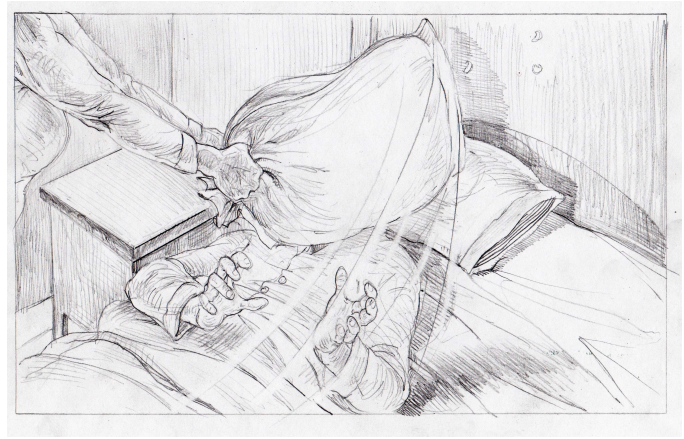

Portraits, Mural, Storyboards, etc -

Portraits Human and Otherwise

Joseph Conrad Oil on Panel 24" x 30"

Edgar Allen Poe Oil on Panel 8" x 11"

Stray Cat Oil on Panel 8" x 10"

Isabel Oil on Board 9" x 12"

Landscape

Rock Formation Gouache on Paper 8 ½" x 11"

Figure

Nude Pastel on Paper 12" x 18"

Figure Study Pastel on Paper 12" x 18"

Story Boards

A Short Story Board for St. Joseph's Hospital's Sleep Clinic Ad

Murals and miscellaneous big projects

Bed room ceiling painted as cloudy sky Acrylic Latex aprox. 24 x 30'

Gillnetter mural for Duane Saunders Insurance Acrylic Latex 24' x 40'

Arctic scene for Whatcom Children's Museum Acrylic 8' x 15'
(detail, total mural over 80 linear feet)