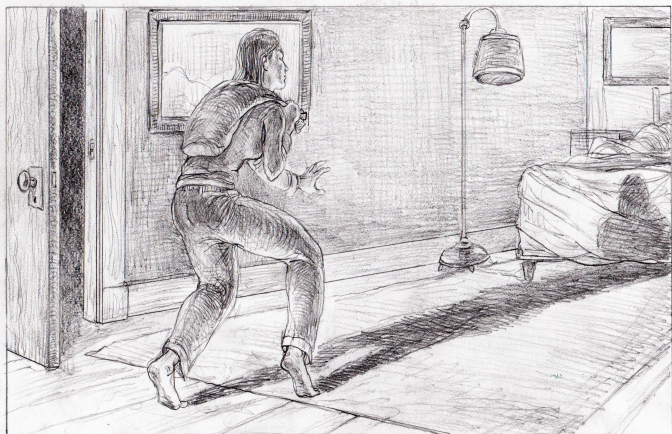

Portraits, Mural, Storyboards, etc -

Portraits Human and Otherwise

Joseph Conrad Oil on Panel 24" x 30"

Edgar Allen Poe Oil on Panel 8" x 11"

Stray Cat Oil on Panel 8" x 10"

Isabel Oil on Board 9" x 12"

Landscape

Rock Formation Gouache on Paper 8 ½" x 11"

Figure

Nude Pastel on Paper 12" x 18"

Figure Study Pastel on Paper 12" x 18"

Story Boards

A Short Story Board for St. Joseph's Hospital's Sleep Clinic Ad

Murals and miscellaneous big projects

Bed room ceiling painted as cloudy sky Acrylic Latex aprox. 24 x 30'

Gillnetter mural for Duane Saunders Insurance Acrylic Latex 24' x 40'

Arctic scene for Whatcom Children's Museum Acrylic 8' x 15'
(detail, total mural over 80 linear feet)